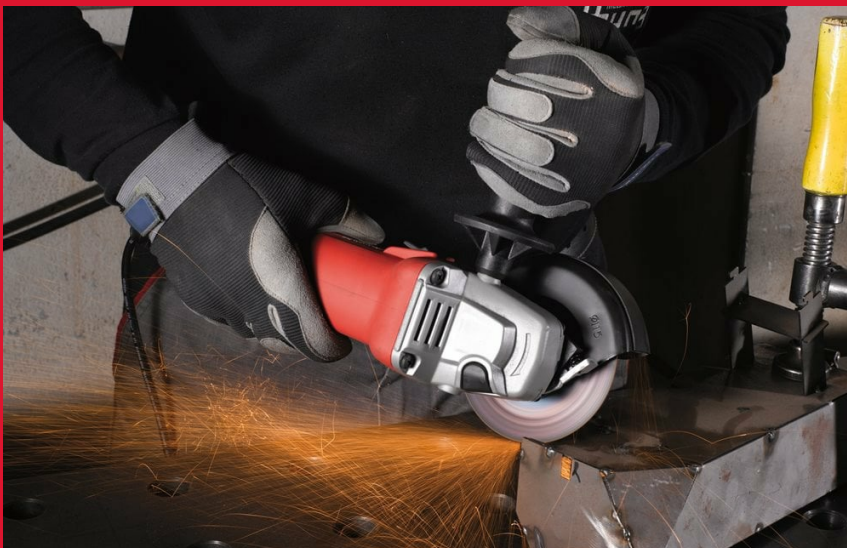

AG 10-125 EK

1000 W ANGLE GRINDER

- Powerful, 1000 W motor for strong performance in all applications
- Extreme compact design with an overall short length of 276 mm and 2.1 kg for most comfortable handling
- Line lock out function to prevent automatic start up after power breakdown
- Soft start for smooth start up
- Burst resistant and tool-free quick release safety guard for fast adjustment
- Ramped slide switch for easy start up, even when wearing gloves
- 4 m cable

No load speed (rpm)	11,000
Disc diameter (mm)	125
Weight (kg)	2.1
Brake	No
Switch type	Slide lock-on switch
FIXTEC™ flange nut	No
Article Number	4933451220