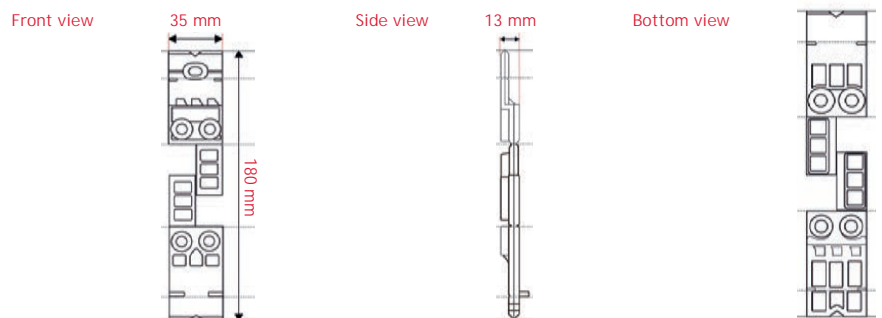

HAPAX FIXING PRO HIDDEN FASTENING SYSTEM

CHARACTERISTICS

- Totally invisible.
- Rot-proof.
- Weather resistant and pulling endurance of 650kg.
- Very strong hold.
- Adjustable.
- Excellent ventilation.
- Complete with stainless steel screws AISI 410.
- Universal: for boards with 90 to 200 mm width and 19 to 40 mm height.
- Material: fibreglass reinforced composit.
- Freeze resistant: -40°C.
- Heath resistant: 110°C.
- Maximal spacing: 50 cm.
- Possible to change 1 board without damaging the rest.

	
140 mm	1 set = 6m ²
120 mm	1 set = 5m ²
90 mm	1 set = 4m ²

USABLE WITH

Can be used with the following types of wood: Ipê, African Padauk, bamboo, ash, poplar and oak, accoya, kiln dried cumaru, kiln dried tall, kiln dried Afromosia, Afzélia, kiln dried Bankirai, kiln dried Iroko, Merbau, Moabi, Sapelli, Sipo, kiln dried Tatajuba, Teak, Canadian Western Red Cedar.

Manual

- For boards with a height of 19-27 mm
- For boards with a height of 19-27 mm
- For boards with a height of 28-40 mm

d x l [mm]	d x w x l [mm]	Art. Nr.	EAN code		
5,5 x 30 5,5 x 35 	35 x 13 x 180	HAP010C00FIXPRO3	5410439473682	100 x Fixing 200 x 5,5 x 30 mm 100 x 5,5 x 35 mm	88 boxes
5,5 x 30 5,5 x 35 	35 x 13 x 180	HAP010B00FIXPRO3	5410439475983	100 x Fixing 200 x 5,5 x 30 mm 100 x 5,5 x 35 mm	88 boxes
5,5 x 35 	35 x 13 x 180	HAP011C00FIXPRO3	5410439473699	100 x Fixing 300 x 5,5 x 35 mm	88 boxes