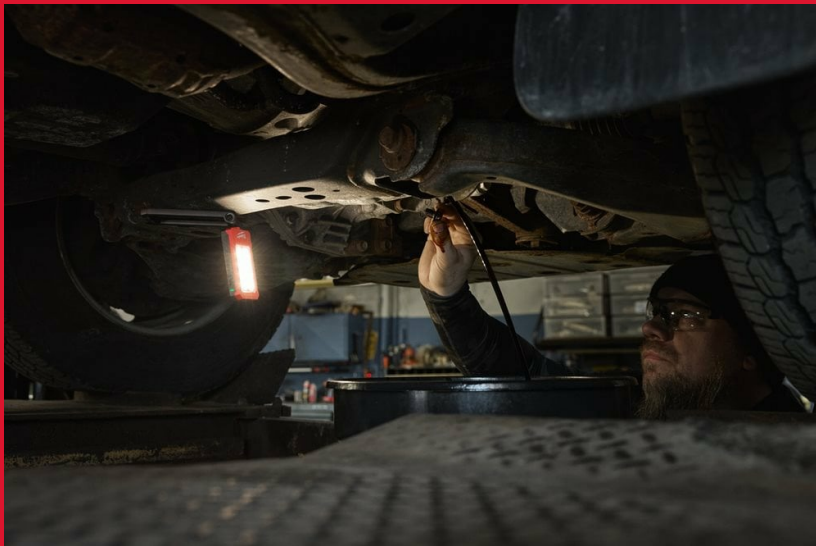

IR FFL

INTERNAL RECHARGEABLE FOLDING FLOOD LIGHT

- 500 lumens of TRUEVIEW™ high definition output delivers consistent beam, optimised colour temperature and true representation of colours & details
- 3 modes to manage output and run time
- Can be mounted with double magnet or hanging the light with an integrated carabiner hook gives more versatility
- Compact size allows easy storage in pocket
- IP54 rating, light is protected from dust and splashing water
- Impact and chemical resistant lens for more durability on the job site
- Safety blinking feature allows end user to be informed of low battery status
- Conveniently charge MILWAUKEE® RECHARGEABLE internal battery with USB-C cable from USB power source or AC outlet (wall plug not included)
- Job site tough USB-C braided cable with metal ends
- Includes USB cable