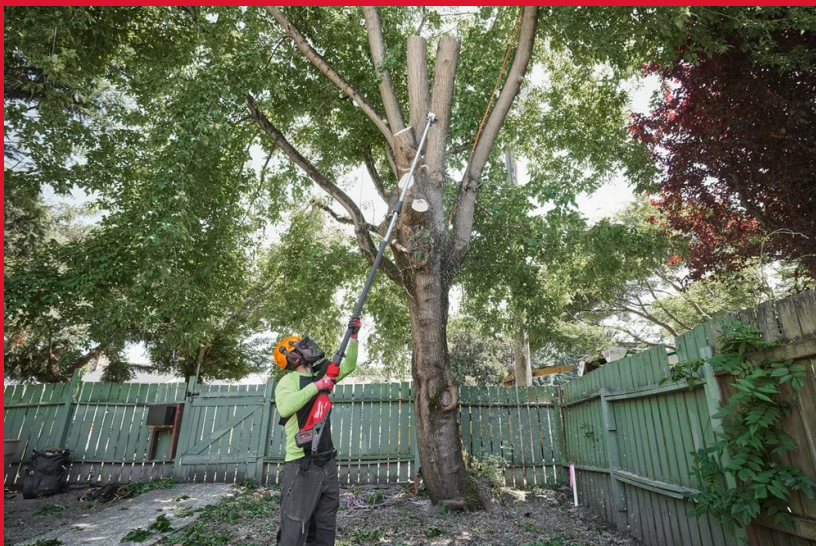

M18 FTFS30-O

M18 FUEL™ TELESCOPIC POLE SAW 30 CM

- Powerful cutting performance due to a chain speed of 25.4 m/s, high torque and 30 cm cutting length for fast results
- Outperforms petrol pole saws in demanding applications
- Features a telescopic shaft with a square profile and a quick length adjustment collar, allowing for optimal length adjustment of up to 400 cm
- Up to 70 cuts in 150 mm x 150 mm hardwood on one full charge of a 12.0 Ah battery pack
- Developed to achieve precise cuts in higher tree areas with perfect balance and design
- Variable speed trigger allows the user to have full control over the power curve, giving instantaneous throttle response to reach full speed in under one second
- No-spill oil reservoir with easy to access tank and clear viewing window
- Side access chain tensioner for easy chain adjustment
- Branch extracting hook, ideal for leverage and pulling cut branches out of the way
- Shoulder strap compatibility for more user comfort
- The DNA of our FUEL™ platform redefines the balance of cordless technologies. MILWAUKEE®'s POWERSTATE™ brushless motor, REDLITHIUM™ battery pack and REDLINK PLUS™ electronic intelligence delivering outstanding power, run time and durability
- Flexible battery system: works with all MILWAUKEE® M18™ batteries