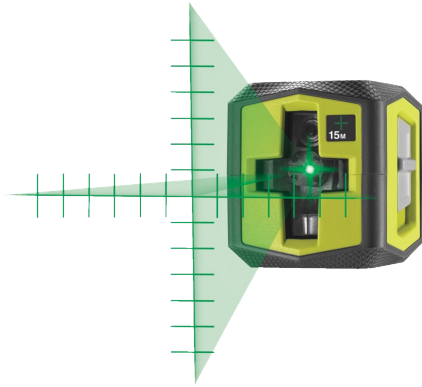

Cross Line Green Laser with Guide Marks RBCLLG2

- The bright green cross line with guide marks enables the user to create patterns at similar distances without the need of measuring every space
- Green laser technology improves visibility of the laser lines by up to 4 times
- 1/4" Thread compatible with RYOBI Telescopic Pole RBCLTP1 or with with any tripod with 1/4" Thread
- When the laser is out of level, the laser line will blink every five seconds and the intuitive LED will light red to warn you. To fix the laser, just tilt it until you see the LED light-up green, this indicates the laser is back into level position.
- ON and OFF switch for secure transportation

Battery type	2 x AA
Colour of laser line	Green
Range (m)	15
Weight (kg)	0,4
Article Number	5133005497
EAN Code	4892210203779
Laser projection	Cross Line
Laser wavelength [nm]	510-520
No. of batteries supplied	2
Self levelling range (°)	3
Self levelling time [s]	Max 5 Secs.
Supplied in	Over 75% recycled cardboard carton