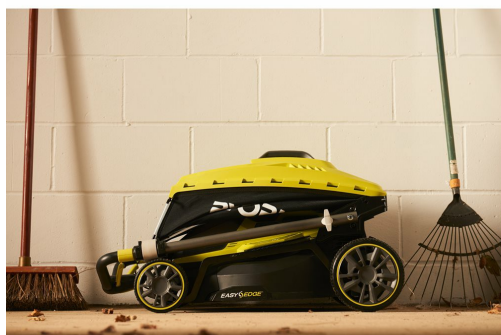

18V ONE+™ Cordless Brushless 37cm Lawnmower (Bare Tool) RY18LMX37A-0

RYOBI®

18V ONE+

18V ONE+ BRUSHLESS 3 YEAR WARRANTY

- 37cm cutting path designed for easy manoeuvrability around the garden
- Brushless motor for high cutting and bagging performance
- Robust 6-position, single-point cutting height adjustment from 25-70mm
- Mow right to the perimeter of your garden with the EasyEdge™ grass comb feature
- Ergonomic folding handles and collapsible grass catcher for easy compact storage

Article Number	5133004597
Battery pack capacity (Ah)	-
Charger included	No
Decksize (cm)	37
Drive mechanism	Push
EAN Code	4892210182777
Front wheel (cm)	14
Mulching capable	Yes
No. of batteries supplied	0
Power	18V
Power	18V
Rear wheel (cm)	18
Standard equipment	Mulching plug, 45L Grass catcher
Supplied in	Gift box
Vibration level [m/s ²]	1.3
Voltage (DC) (V)	18V
Voltage (V)	18V
Weight (kg)	11
Weight (without battery) (kg)	15.2
Weight with battery pack (EPTA) (kg)	15.9