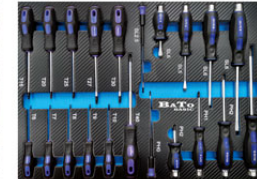

Skuffe 1

Skuffe 4

Skuffe 2

Skuffe 5

Skuffe 3

Skuffe 6

BATO BASIC tool trolley with 7 drawers and end cabinet. 6 drawers with 270 tool parts

Tool trolley BASIC with 7 drawers and end cabinet, 270 parts in 6 drawers. Drawer 1 contains 1/4" Sockets short 4-4.5-5-5.5-6-7-8-9-10-11-12-13-14mm, long 4-5.5-5.5-5.5-6-7-8-9-10-11-12-13mm. 3/8". Sockets short 10-11-12-13-14-15-16-17-18-19mm, long 8-10-11-12-13-14-15-16-17-18-19mm. 1/2" spikes short 10-11-12-13-14-15-16-17-18-19-20-21-22-24-27-30-32mm, long 10-13-15-19-22-24mm. Cardan joint 1/4-3/8-1/2". Extends 1/4"x100mm, 3/8"x150mm, 1/2"x125mm. Ratchet wrench 1/4-3/8-1/2" 72 teeth. Drawer 2 contains bits 8mm 30mm long, slot 8-10-12mm, Ph3-4, Pz3-4, 6 edge 7-8-10-12-14mm, Torx 40-45-50-55-60-70, Torx tamper with hole 40-45-50-55-60-70. 1/4" pin heads slot 4-5-6-5-7mm, Ph0-1-2-3, Pz0-1-2-3. XZN M8-M10-M12. 6ct. 3-4-5-6-7-8mm. Torx 8-9-10-15-20-27-30-40, Torx tamper with hole 8-9-10-15-20-25-27-30-40. Torx 5 edge TS with hole 10-15-20-27-30-40-45-50. 1/2" pin heads Torx30x300mm, Torx 40-45-50-55-60-70x140mm, Torx 80x100mm. 6 edge 5x160mm, 7x230mm, 10-11-13x140mm, 14-17-19-22-24x55mm. XZN M9x100mm, M10-12-1-16x140mm, M16x55mm. Ribe R7x240mm, R8x240mm, R9x100mm, R10x140mm. Bits adapter 8mm x 1/2". Pneumatic Socket M18x78mm. Drawer 3 contains ring spanners 6-7-8-9-10-11-12-13--4-15-16-17-18-19-20-21-22-23-24mm, ring ratchet spanners 10-13-17-19mm, spanner set 1.5-2-2.5-3-4-5-6-7-8-10mm. Drawer 4 contains hammer 300g, mandrel 1.5-2-3-4-5-6mm, water pump pliers 250mm, combination pliers 175mm, needle nose pliers straight 150mm, nose pliers curved 150mm, side cutter 150mm, locking ring pliers straight, 2 pcs locking ring pliers curved. Drawer 5 contains screwdriver tumbling slot 6x38mm, 5x75mm, 6x100mm, 8x150mm, tumbling Ph2x38mm, Ph1x75, Ph2x100mm, Ph3x150mm. Jewelers screwdriver slot 2.5x100mm, Ph0x100mm. Torx 6-7-8-9-10-15-20-25-27-30-40. Drawer 6 contains T-handle 6 edge 2-2.5-3-4-5-6-7-8-10mm, Torx 10-15-20-25-27-30-40-45-50.